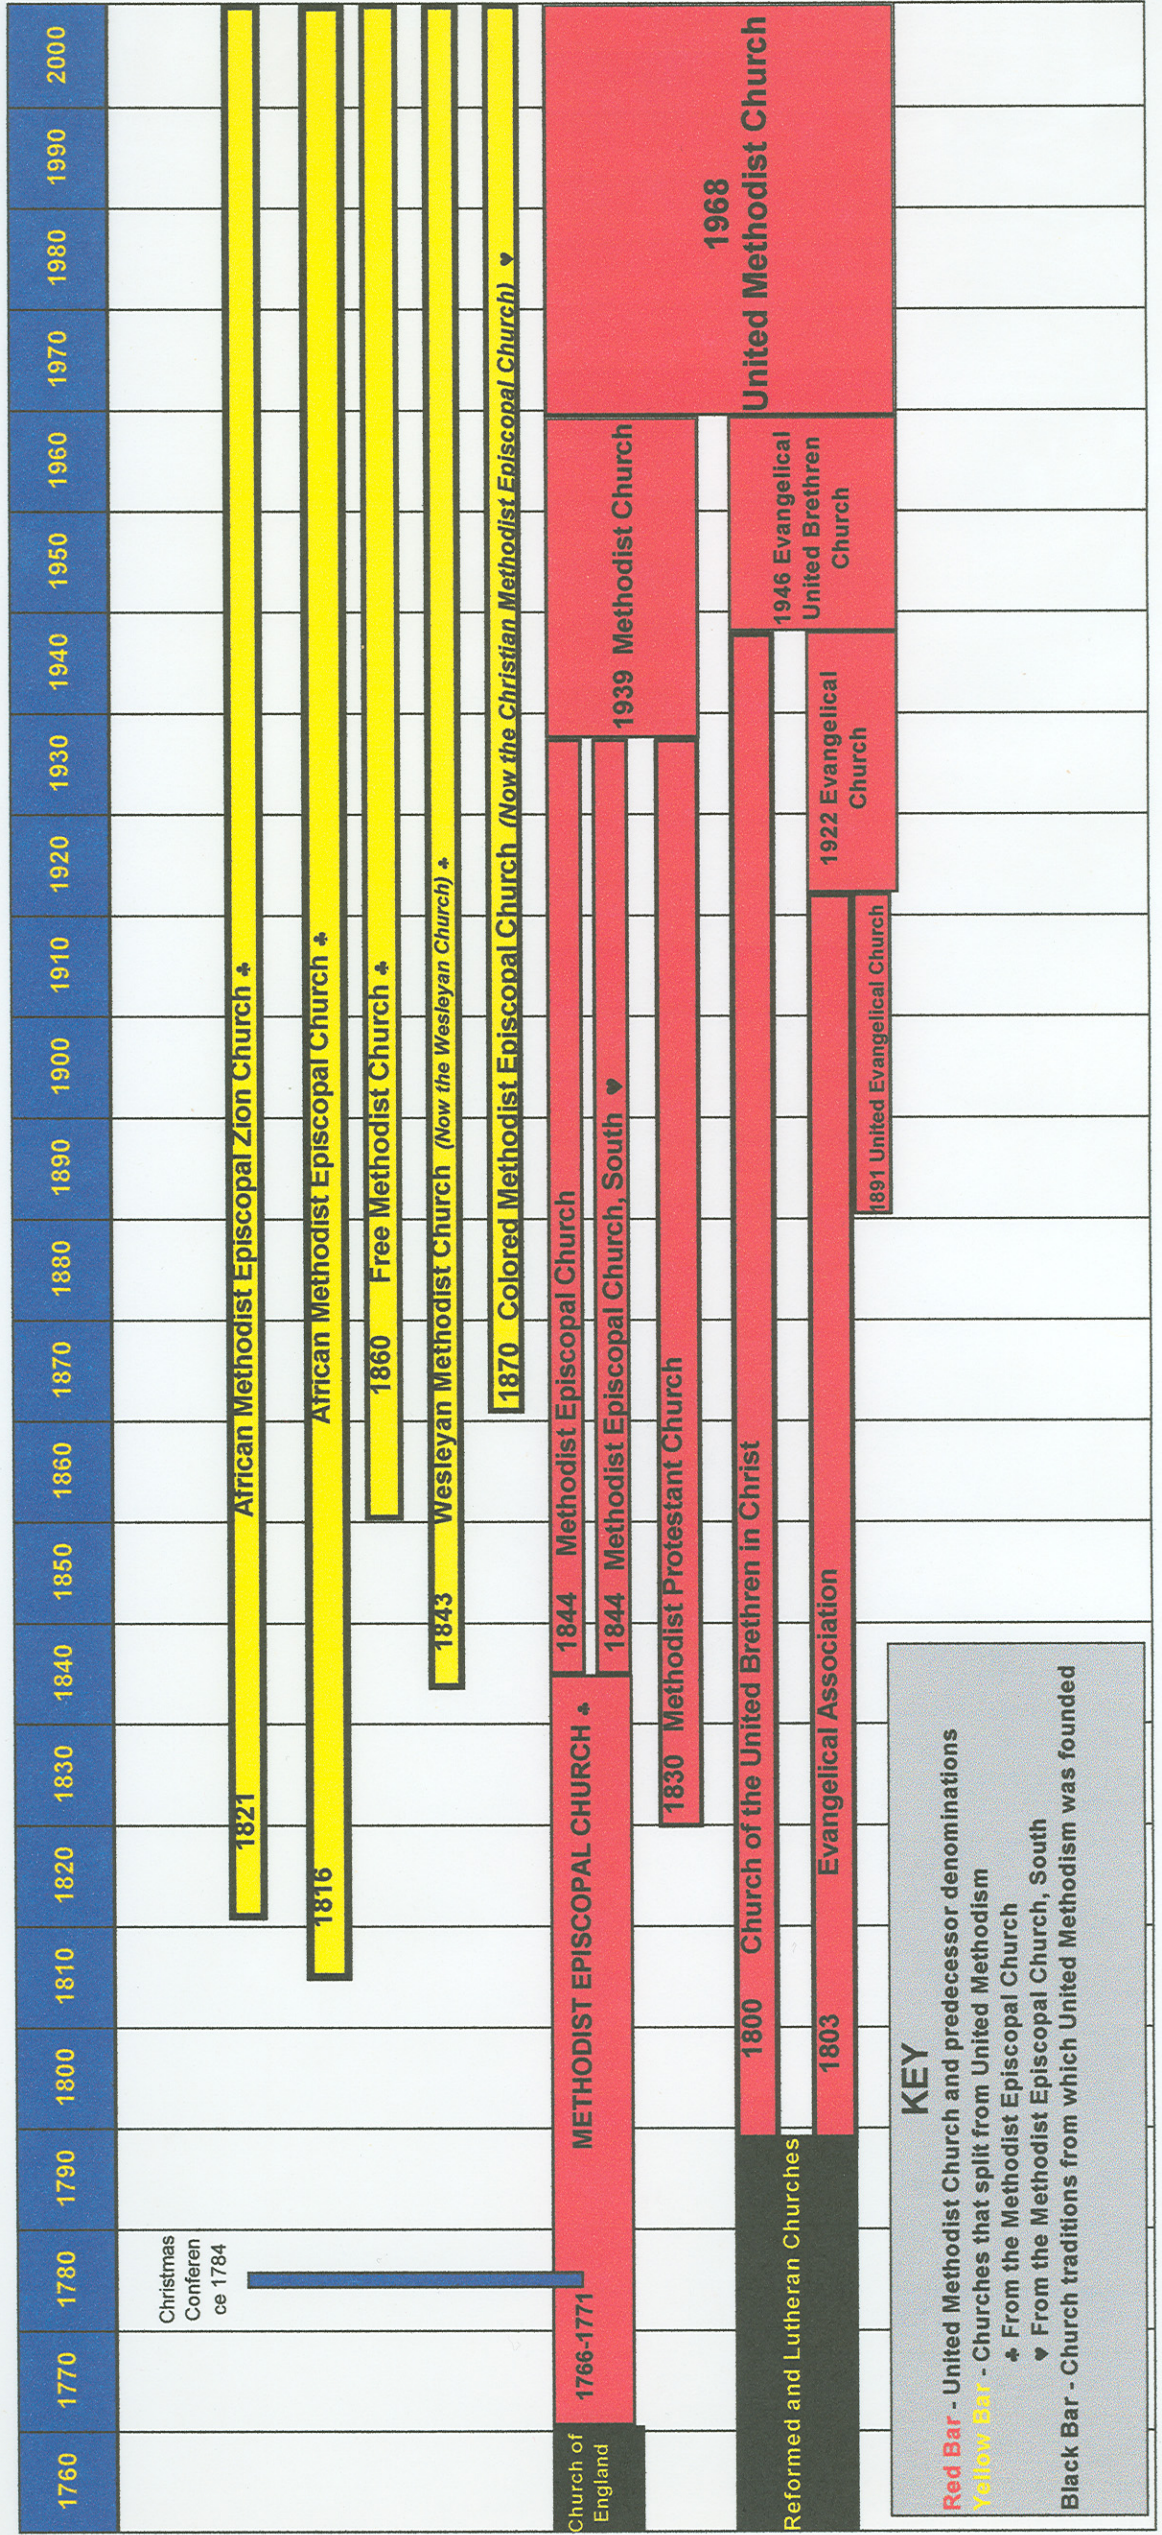

Historical Timeline of the United Methodist Church

KEY

- Red Bar** - United Methodist Church and predecessor denominations
- Yellow Bar** - Churches that split from United Methodism
 - ♣ From the Methodist Episcopal Church
 - ♥ From the Methodist Episcopal Church, South
- Black Bar** - Church traditions from which United Methodism was founded